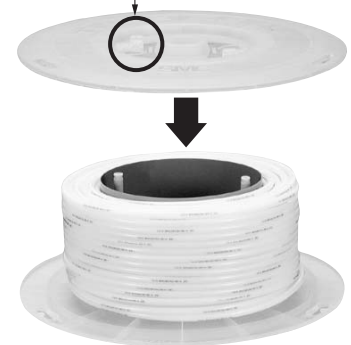

# Related Products: Tube Stand & Tube Reel Series *TB/TBR*

- Compact size without taking up space
- Easy installment just by putting tube reel

- Allows easy refilling and replacing tubes.

- K
- M
- H
- D
- MS
- T
- VMG

## Tube Reel: TBR-1/2/3/4

Applicable tubing size (mm)	Model
4, 6	TBR-1
8	TBR-2
10	TBR-3
12	TBR-4

## Tube Stand: TB-2