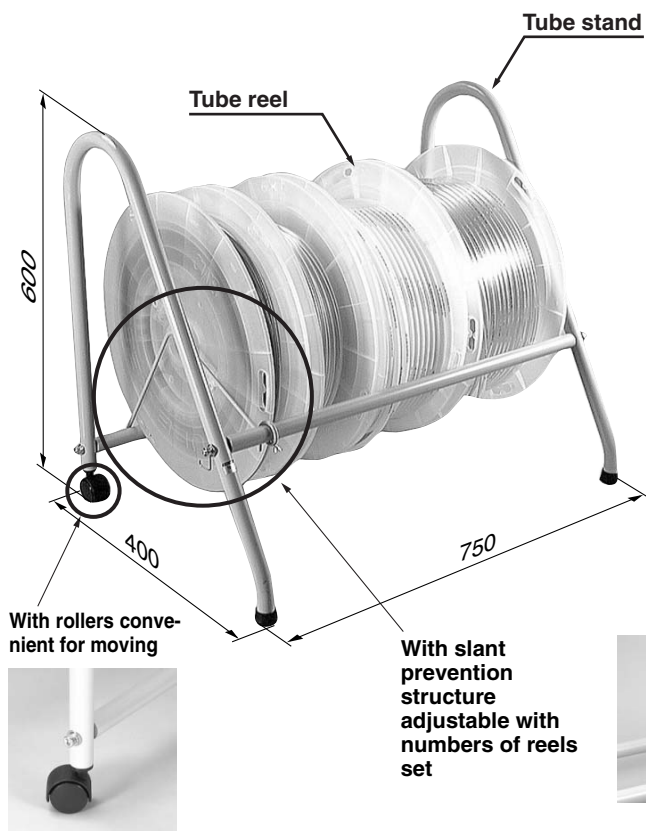

# Related Products: Tube Stand & Tube Reel Series *TB/TBR*

- Compact size without taking up space
- Easy installment just by putting tube reel

- Allows easy refilling and replacing tubes.

- K
- M
- H
- D
- MS
- T
- VMG

## Tube Reel: TBR-1/2/3/4

Applicable tubing size (mm)	Model
4, 6	TBR-1
8	TBR-2
10	TBR-3
12	TBR-4

## Tube Stand: TB-2