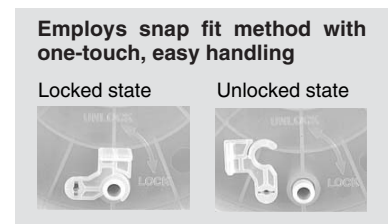

# Related Products: Tube Stand & Tube Reel Series *TB/TBR*

- Compact size without taking up space
- Easy installment just by putting tube reel

- Allows easy refilling and replacing tubes.

- K
- M
- H
- D
- MS
- T
- VMG

## Tube Reel: TBR-1/2/3/4

Applicable tubing size (mm)	Model
4, 6	TBR-1
8	TBR-2
10	TBR-3
12	TBR-4