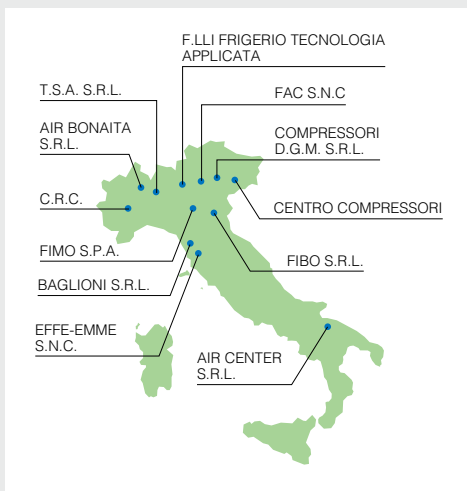

Service Network (group of Service Points)

Italian Service Network

AIR BONAITA S.R.L.

Phone (+39)0362/574143
Contact ✉ info@airbonaita.it
URL www.airbonaita.it

AIR CENTER S.R.L.

Phone (+39)080/3720022
Contact ✉ aircenter@aircentersrl.it
URL www.aircentersrl.it

BAGLIONI S.R.L.

Phone (+39)0571/930021
Contact ✉ info@baglioniclimate.it
URL www.baglioni-climate.it

C.R.C. S.N.C.

Phone (+39)011/621269
Contact ✉ info@crc-compressori.com
URL www.crc-compressori.com

CENTRO COMPRESSORI

Phone (+39)0421/74388
Contact ✉ info@centrocompressori.it
URL www.centrocompressori.it

COMPRESSORI D.G.M. S.R.L.

Phone (+39)0444/551123
Contact ✉ info@dgmenergy.com
URL www.dgmenergy.com

EFFE-EMME S.N.C.

Phone (+39)0577/632228
Contact ✉ info@effeemme-ac.it
URL www.effeemme-ac.it

F.F.T.A.F.LLI FRIGERIO TECNOLOGIA APPLICATA

Phone (+39)0363/314142
Contact ✉ info@flli-frigerio.it
URL www.flli-frigerio.it

FAC S.N.C.

Phone (+39)030/661689
Contact ✉ facariacompressa@gmail.com
URL www.facompressori.it

FIBO S.R.L.

Phone (+39)051/725466
Contact ✉ service@fibosrl.com
URL www.fibosrl.com

FIMO S.P.A.

Phone (+39)0536/877811
Contact ✉ service@fimospa.it
URL www.fimospa.it

T.S.A. S.R.L.

Phone (+39)039-9217296
Contact ✉ info@tsasrl.net
URL