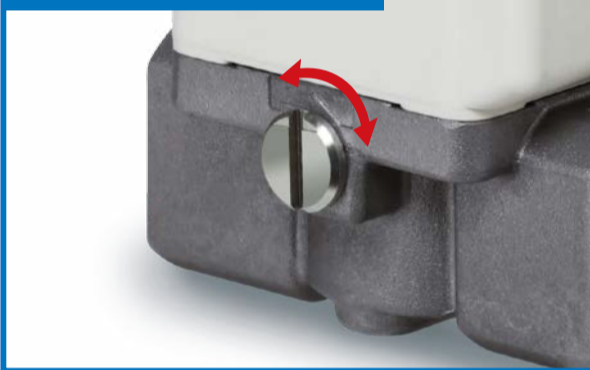

## For Air 2-Port Solenoid Valve with Manual Override

VX2□0□□□□X357□

Scan the QR code to answer the questionnaire.

#### Valve open

Body material: Aluminum