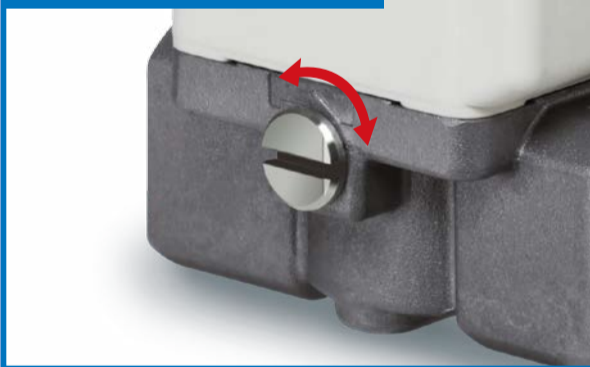

## For Air 2-Port Solenoid Valve with Manual Override

VX2□0□□□□X357□

Scan the QR code to answer the questionnaire.

#### Valve open

Body material: Aluminum