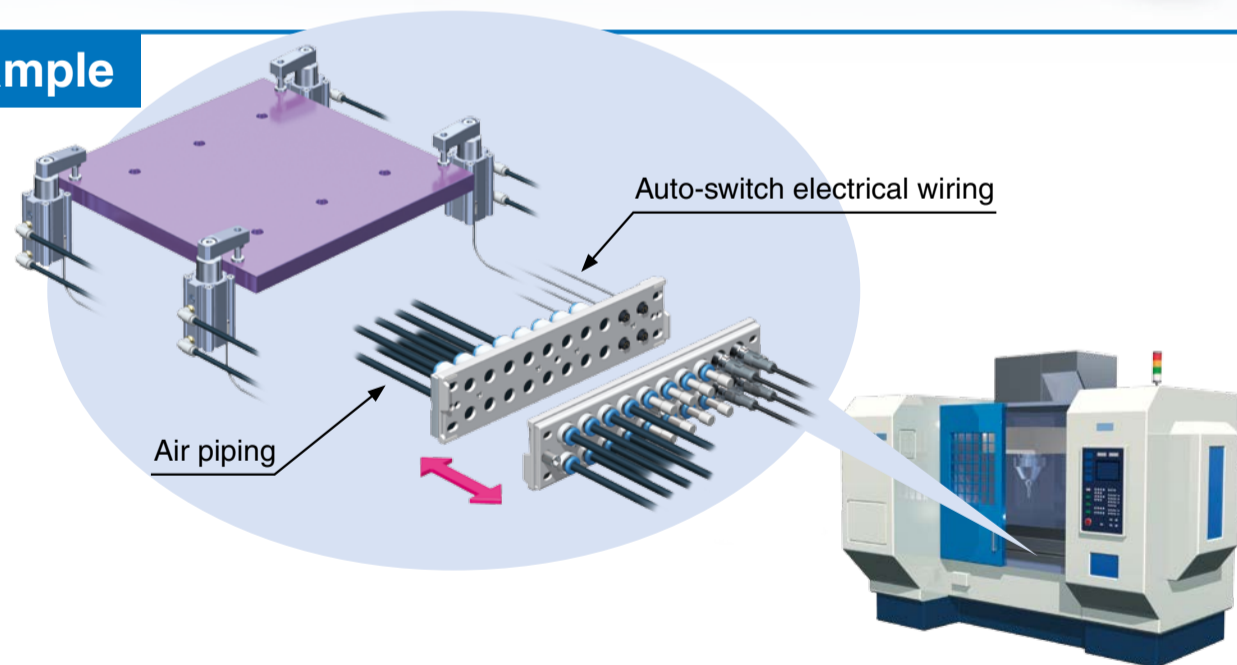

Combined wiring and one-touch piping

Rectangular Multi-connector with Electric Connector KDM□-X1751

Scan the QR code to answer the questionnaire.

- Labor saving: Piping and wiring can be easily connected by simply combining the plug and socket plates
- Space saving

Application Example

Model	KDM10-E2-□-X1751		KDM20-E4-□-X1751	
	KDM10-E2-1-X1751	KDM10-E2-2-X1751	KDM20-E4-3-X1751	KDM20-E4-4-X1751
Applicable tubing O.D.	ø6	ø8	ø6	ø8
Number of air piping ports	8		16	
Number of electric connectors	2		4	