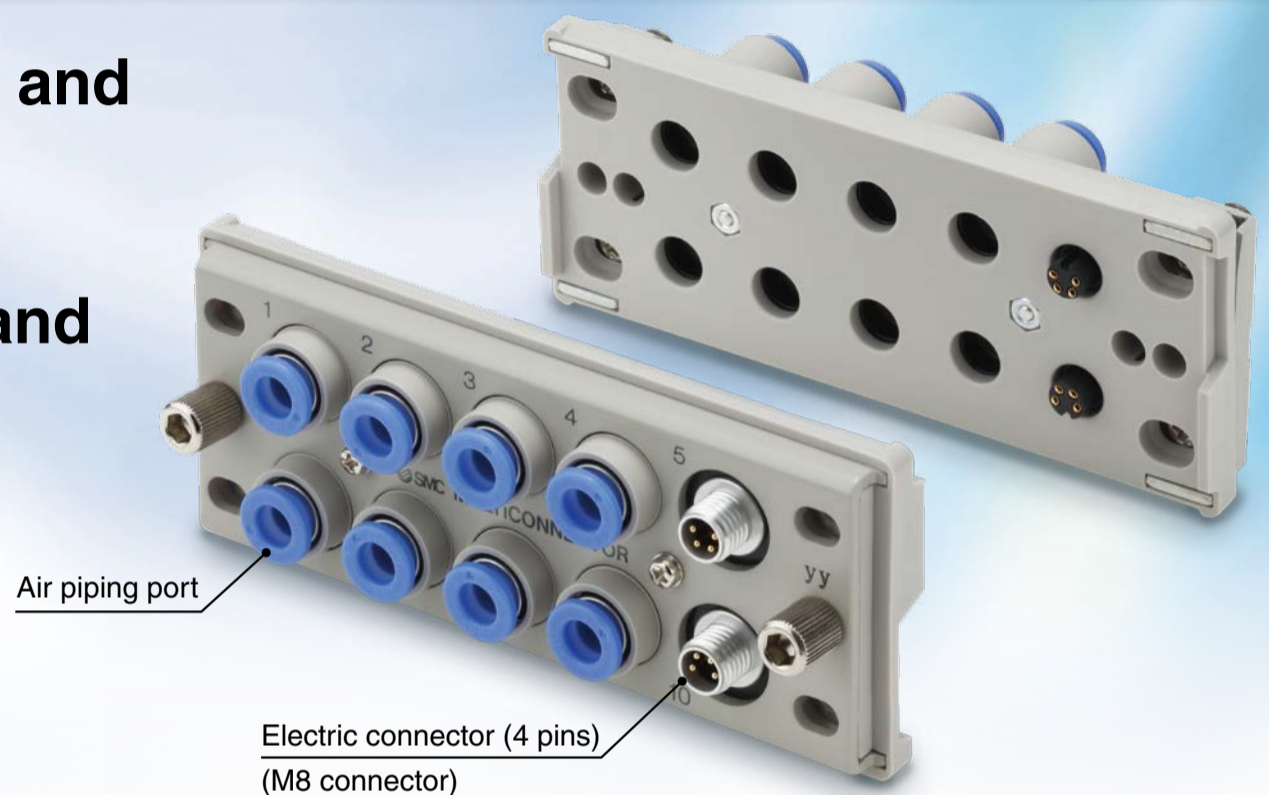

Combined wiring and one-touch piping

Rectangular Multi-connector with Electric Connector KDM□-X1751

Scan the QR code to answer the questionnaire.

- Labor saving: Piping and wiring can be easily connected by simply combining the plug and socket plates
- Space saving

Application Example

Model	KDM10-E2-□-X1751		KDM20-E4-□-X1751	
	KDM10-E2-1-X1751	KDM10-E2-2-X1751	KDM20-E4-3-X1751	KDM20-E4-4-X1751
Applicable tubing O.D.	ø6	ø8	ø6	ø8
Number of air piping ports	8		16	
Number of electric connectors	2		4	