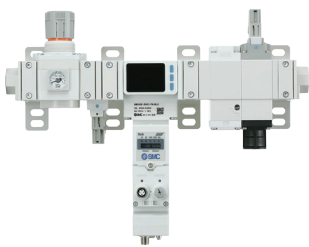

Expertise – Passion – Automation

Level up your compressed air management

Air Management System

AMS20/30/40/60 Series

[Quick overview](#)