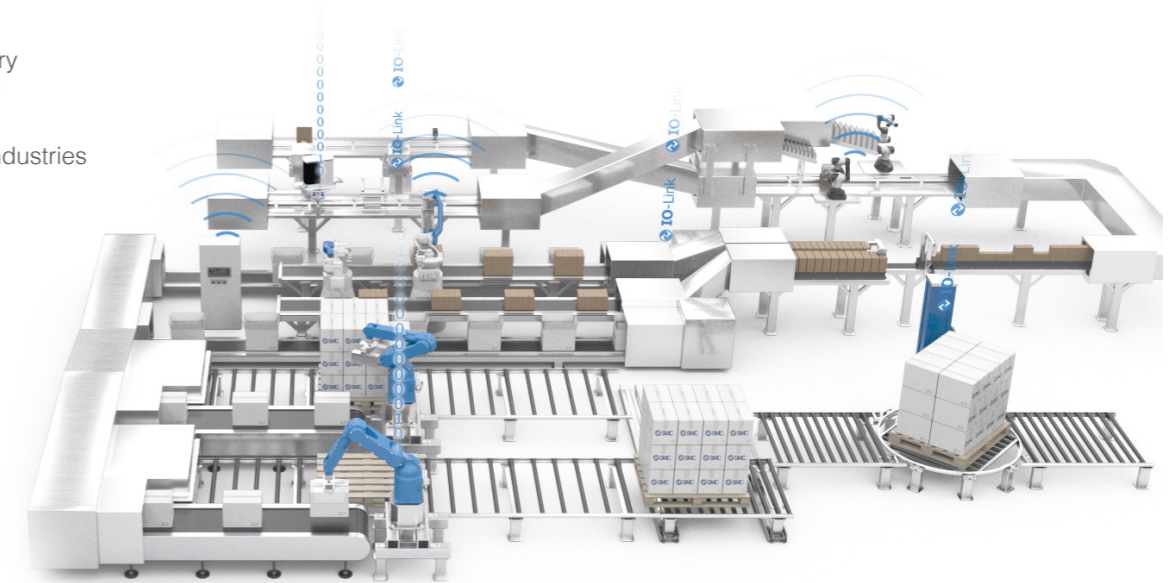

### Main features

- ▶ Compatible with OPC UA, Ethernet/IP™ and PROFINET
- ▶ Air consumption: Max. 62 % reduction
- ▶ High security using encryption
- ▶ Flow rate up to 4000 l/min at 0.7 MPa

### Applications

Any industry with processes that use compressed air.

- Packaging
- Automotive industry
- Manufacturing industry
- Machine tool industry
- Textile industry
- Forestry and paper industries
- Electronics industry
- Food industry
- Life science.