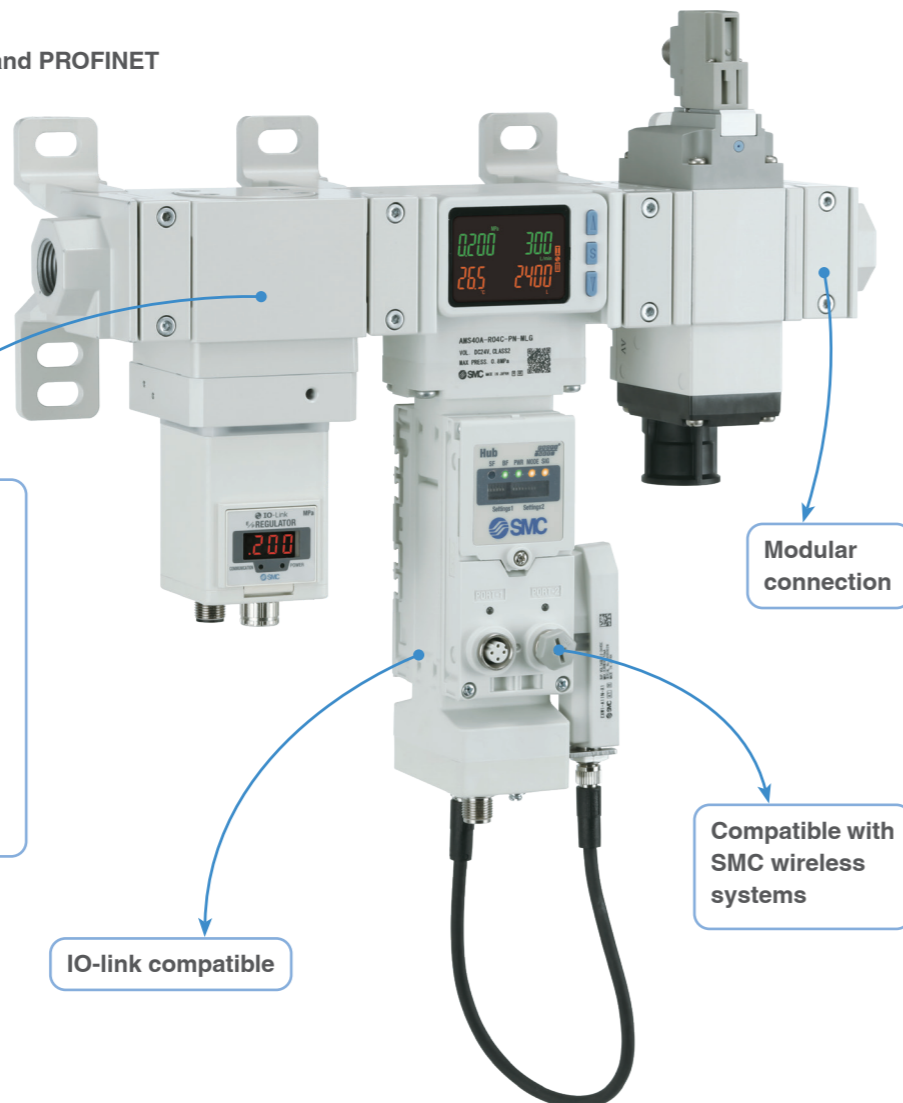

Main features

- Compatible with OPC UA, Ethernet/IP™ and PROFINET
- Air consumption: Max. 62 % reduction
- High security using encryption
- Flow rate up to 4000 l/min at 0.7 MPa