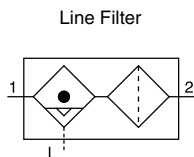

Compressed Air Preparation Filter

RoHS

AFF/AM/AMD Series

Symbol

SMC Internal use only
CZEFD-23037