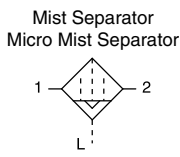

Compressed Air Preparation Filter

RoHS

AFF/AM/AMD Series

Symbol

SMC Internal use only
CZEFD-23037